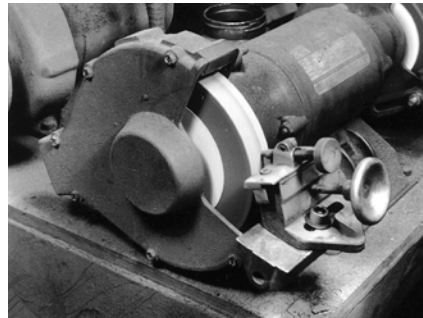

Wettstein Tool[™]

Grinding Accessories

No. A1-247

RED FLASH™ Wheel Dresser

For dressing grinding wheels up to 2½" wide. Rack and gear design insures a smooth and consistent movement on even the widest wheels. Includes one premium ¼ Karat Diamond.

6

	Cat. No.
RED FLASH Wheel Dresser	A1-247-00