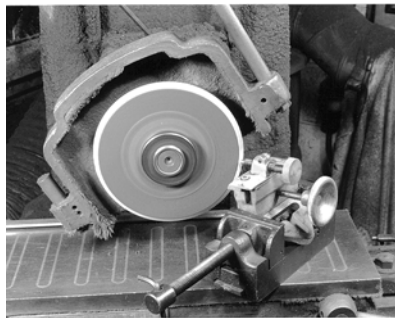

Wettstein Tool[™]

Grinding Accessories

No. A1-247

RED FLASH™ Wheel Dresser

For dressing grinding wheels up to 2½" wide. Rack and gear design insures a smooth and consistent movement on even the widest wheels. Includes one premium ¼ Karat Diamond.

6

	Cat. No.
RED FLASH Wheel Dresser	A1-247-00