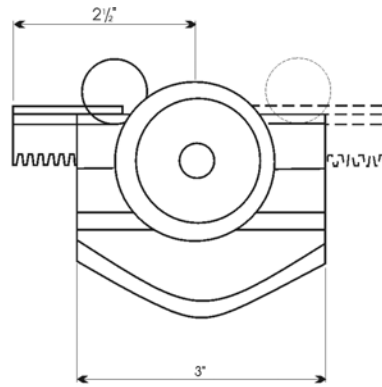

Wettstein Tool[™]

Grinding Accessories

No. A1-247

RED FLASH™ Wheel Dresser

For dressing grinding wheels up to 2½" wide. Rack and gear design insures a smooth and consistent movement on even the widest wheels. Includes one premium ¼ Karat Diamond.

6

	Cat. No.
RED FLASH Wheel Dresser	A1-247-00