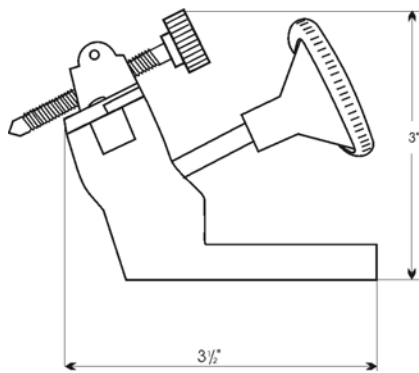

Wettstein Tool[™]

Grinding Accessories

No. A1-247

RED FLASH™ Wheel Dresser

For dressing grinding wheels up to 2½" wide. Rack and gear design insures a smooth and consistent movement on even the widest wheels. Includes one premium ¼ Karat Diamond.

6

	Cat. No.
RED FLASH Wheel Dresser	A1-247-00