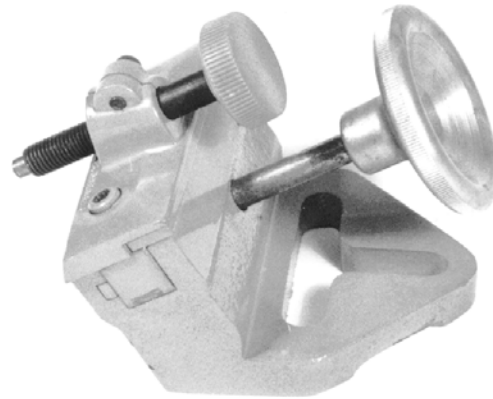

Wettstein Tool[™]

Grinding Accessories

No. A1-247

RED FLASH™ Wheel Dresser

For dressing grinding wheels up to 2½" wide. Rack and gear design insures a smooth and consistent movement on even the widest wheels. Includes one premium ¼ Karat Diamond.

6

	Cat. No.
RED FLASH Wheel Dresser	A1-247-00