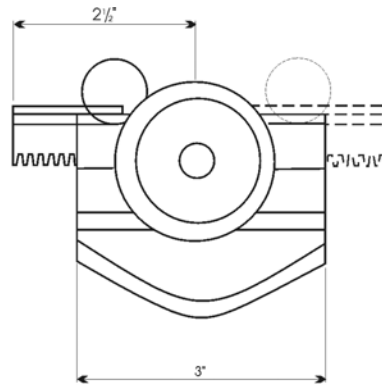

Wettstein Tool[™]

Grinding Accessories

No. A1-247

RED FLASH™ Wheel Dresser

For dressing grinding wheels up to 2½" wide. Rack and gear design insures a smooth and consistent movement on even the widest wheels. Includes one premium ¼ Karat Diamond.

6

	Cat. No.
RED FLASH Wheel Dresser	A1-247-00