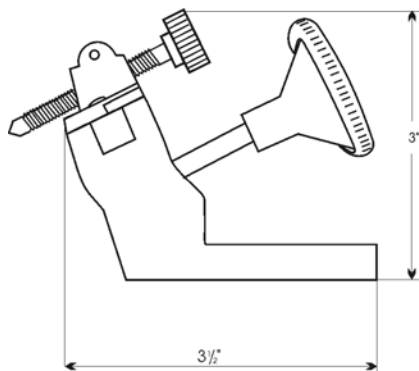

Wettstein Tool[™]

Grinding Accessories

No. A1-247

RED FLASH™ Wheel Dresser

For dressing grinding wheels up to 2½" wide. Rack and gear design insures a smooth and consistent movement on even the widest wheels. Includes one premium ¼ Karat Diamond.

6

	Cat. No.
RED FLASH Wheel Dresser	A1-247-00