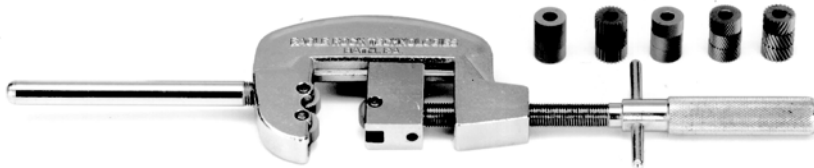

**Knurlcraft**<sup>™</sup>

**Knurling Tools, Form Type – Hand Tools**

**No. K1-207**

**KNURLMASTER™ Hand Knurler**

Excellent for small knurling jobs and “on the spot” repair work. Each tool includes a case and a removable extension handle.

The **Standard KNURLMASTER Kit [K1-207-10H]** includes a case and one set of Medium pitch, Straight [AA] pattern knurls.

The **Deluxe KNURLMASTER Kit [K1-207-20H]** includes a case with one set each Coarse, Medium and Fine pitch, Straight [AA] and Diamond [BL and BR] pattern knurls.

**Features**

- **Capacity:** 1/8 to 1"
- **Knurl Size:** [H] 1/2x1/4x3/16"
- **Knurl Patterns:** Straight [3 knurls AA] Diamond, Male [1 knurl BL, 2 knurls BR]
- **Knurls Included:** see description at left

*Toolcrib Classics™*

Case Included

10

	Capacity	Knurl Size	Cat. No.
KNURLMASTER Standard Kit	1/8- 1"	H-1/2x1/4x3/16"	K1-207-10-H
KNURLMASTER Deluxe Kit	1/8- 1"	H-1/2x1/4x3/16"	K1-207-20-H