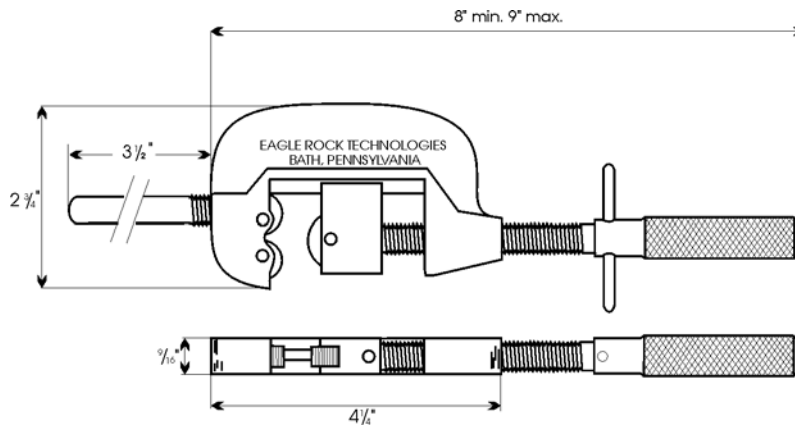

The **Standard KNURLMASTER Kit [K1-207-10H]** includes a case and one set of Medium pitch, Straight [AA] pattern knurls.

The **Deluxe KNURLMASTER Kit [K1-207-20H]** includes a case with one set each Coarse, Medium and Fine pitch, Straight [AA] and Diamond [BL and BR] pattern knurls.

**Features**

- **Capacity:** 1/8 to 1"
- **Knurl Size:** [H] 1/2x1/4x3/16"
- **Knurl Patterns:** Straight [3 knurls AA] Diamond, Male [1 knurl BL, 2 knurls BR]
- **Knurls Included:** see description at left

*Toolcrib Classics™*

Case Included

10

	Capacity	Knurl Size	Cat. No.
KNURLMASTER Standard Kit	1/8- 1"	H-1/2x1/4x3/16"	K1-207-10-H
KNURLMASTER Deluxe Kit	1/8- 1"	H-1/2x1/4x3/16"	K1-207-20-H