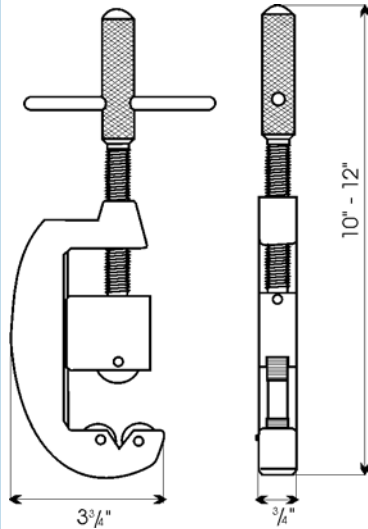

2010

Metric Conversions

MM x 0.03937 = Inches
 Inches x 25.4 = MM
 Grams x 0.03527 = Ounces
 Ounces x 28.349527 = Grams

EAGLE ROCK®
 TECHNOLOGIES

Knurling Tools, Form Type – Hand Tools

No. K1-237

KNURLMONSTER™ Heavy Duty Hand Knurler

Features

- **Capacity:** 1/4 to 2"
- **Knurl Size:** [E] 3/4 x 3/8 x 1/4"
- **Knurl Patterns:** Straight [3 knurls AA] Diamond, Male [2 knurls BL, 1 knurl BR]
- **Knurls Included:** 1 set of Medium pitch, Straight [AA] pattern knurls

10

	Capacity	Knurl Size	Cat. No.
KNURLMONSTER Hand Knurler	1/4 to 2"	E- 3/4x3/8x1/4"	K1-237-00-E