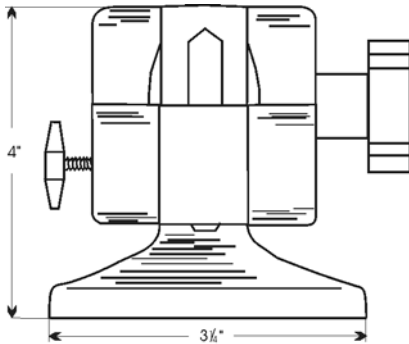

Wettstein Tool[™]

Grinding Accessories

No. A1-213
 HI-LO[™] Wheel Dresser

*Tooler's
 Classics*[™]

For Surface Grinders. Swings from 2" to 9" instantly. Eliminates time consuming up and down cranking of the spindle and save wear on elevating screws. Includes one premium 1/4 Karat Diamond.

6

	Cat. No.
HI-LO Wheel Dresser	A1-213-00