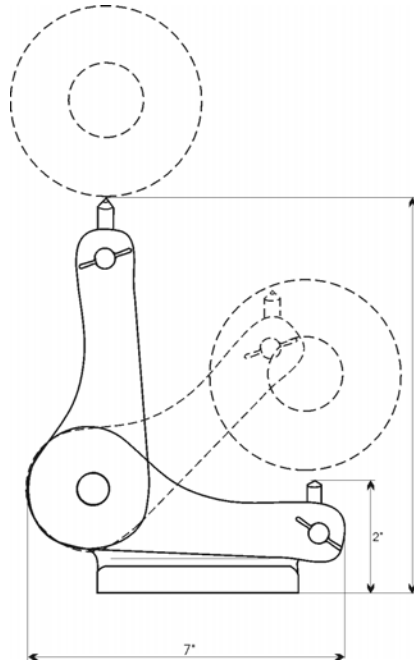

Wettstein Tool[™]

Grinding Accessories

No. A1-213
 HI-LO[™] Wheel Dresser

*Tooler's
 Classics*[™]

For Surface Grinders. Swings from 2" to 9" instantly. Eliminates time consuming up and down cranking of the spindle and save wear on elevating screws. Includes one premium 1/4 Karat Diamond.

6

	Cat. No.
HI-LO Wheel Dresser	A1-213-00